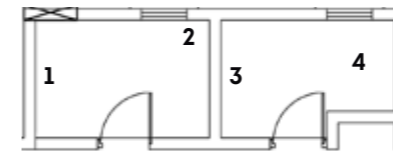

—
bath
ROOM

Airy, luminous, with a luxury feel and easy to maintain. This is your little personal spa at home. We furnish it with a modern sink, a wide mirror and a large, comfortable shower.