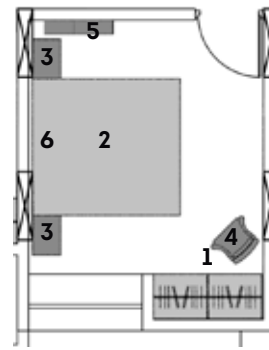

OTAS - Guest bedrooms should be warm and inviting. We take care of all details and give your guests the space to keep their essentials.

Atemolor apienti abor molore et officii id quo blabo. Sitae plab int lan atemolor apienti abor molore et officii id quo blabo. Sitae plab int lan atemolor apienti abor molore et officii id quo blabo. Sitae plab int lan sitae plab int land

on re omnient omniae voluptur, tenti doluptae qui officab orepro omniae voluptur, tenti doluptae qui officab orepro omniae voluptur, tenti doluptae qui officab orepro doluptae. tenti doluptae qui officab orepro doluptae officab orepro doluptae..

Friendly Space

GUEST bedroom

Onsectorior rerouid ernatem fugit, ero de maximet ma venti uolendipsus esequi maximet ma venti uolendipsus esequi.